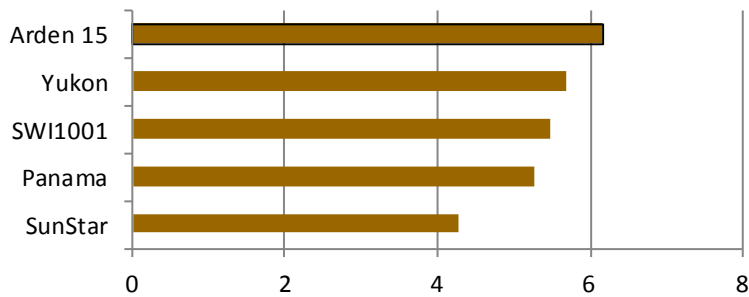

Cover Ratings

Arden 15	8.08
Sydney	7.71
SunStar	7.63
Mohawk	7.55
Panama	7.25

Ratings: 1-9; 9=Best 2014 Data Maricopa, AZ www.nexgenresearch.net

Color Ratings

Color Ratings: 1-9; 9= Best 2014 Data Maricopa, AZ www.nexgenresearch.net

Early Spring Green Up

Arden 15	7.0
Hollywood	6.8
Veracruz	6.5
SunSport	6.2

Ratings: 1-9; 9=Best 2007 Data Maricopa, AZ www.ntep.org

OPTIMAL ADAPTATION AREAS:

Seeding Rates:

- ◆ 0.75-2 lb/1000 sqft
New Turf Applications