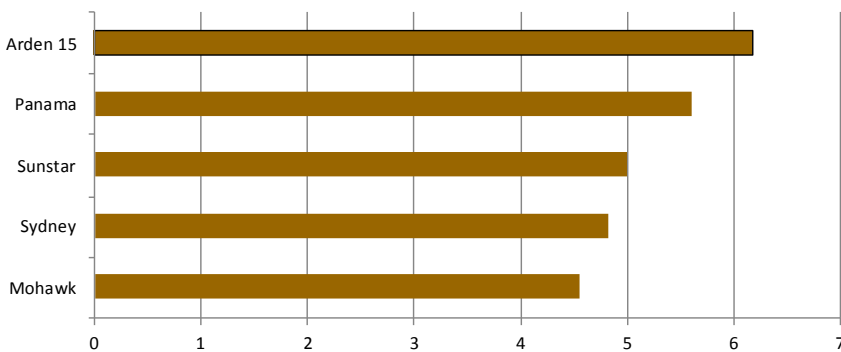

Maintenance:

- * **Height:** 1.5-3 inches
Fairway Height: 0.5 inches (increases management requirements)
- * **Fertilizer:** 3-5 lb Nitrogen/1000 sqft a year. Apply during active growth (Summer)
- * **Mowing Frequency:** 2 times/week during active growth and remove no more than 1/3 of the leaf per mowing

PENNINGTON SEED INC.

1280 Atlanta Hwy
Madison, Georgia 30650
1-800-277-1412

proturfsolutions@penningtonseed.com
www.pennington.com

Arden 15

Good quality turfgrass with excellent color and superior early spring green up! A two clone intraspecific hybrid that provides a more uniform turf compared to other seeded cultivars!

Turfgrass Quality

Ratings: 1-9; 9=Best 2014 Data Maricopa, AZ www.nexgenresearch.net

Bermudagrass

Primary Benefits:

- ◆ Turfgrass Performance
Quality, Cover, Density and Color
- ◆ Early Spring Green Up

Additional Benefits: