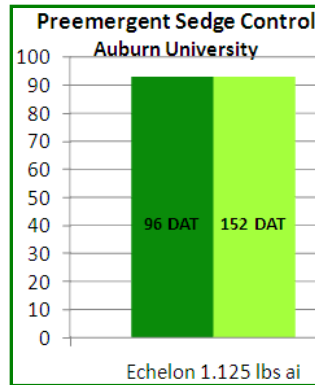

Echelon® Herbicide

Warm Season Turfgrass Including St. Augustinegrass

Groundbreaking Preemergent Herbicide Technology

- **Echelon attacks the entire weed.** Echelon is the first preemergent herbicide with dual mode of action that prevents weeds from absorbing nutrients and converting energy into new weed growth.
- **Echelon provides long residual preemergent crabgrass and goosegrass control** and is the first herbicide of its kind to provide **early postemergent control of both crabgrass and goosegrass** (up to 4-leaf)
- **Echelon is the first preemergent herbicide to also provide preemergent control of yellow nutsedge and kyllinga** for at least 100 days after application
- **Echelon saves you time and money.** Echelon does more work in a single application, saving you labor, time and chemical costs at your next scheduled application.

*1-4 leaf at application

Optimum Application Timing and Use Rates

For maximum residual preemergent crabgrass, goosegrass and nutsedge control, apply Echelon from March 1 through mid-April at rates labeled for your turf types. Emerged crabgrass and goosegrass in the 1 - 4-leaf stage will be also controlled with this Echelon application.