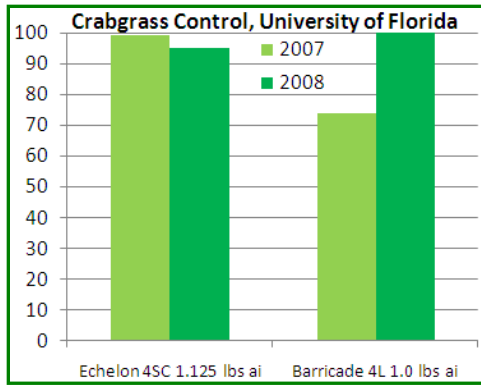

Echelon® Herbicide

Warm Season Turfgrass Including St. Augustinegrass

Groundbreaking Preemergent Herbicide Technology

- **Echelon attacks the entire weed.** Echelon is the first preemergent herbicide with dual mode of action that prevents weeds from absorbing nutrients and converting energy into new weed growth.
- **Echelon provides long residual preemergent crabgrass and goosegrass control** and is the first herbicide of its kind to provide **early postemergent control of both crabgrass and goosegrass** (up to 4-leaf)
- **Echelon is the first preemergent herbicide to also provide preemergent control of yellow nutsedge and kyllinga** for at least 100 days after application
- **Echelon saves you time and money.** Echelon does more work in a single application, saving you labor, time and chemical costs at your next scheduled application.

*1-4 leaf at application

Optimum Application Timing and Use Rates

For maximum residual preemergent crabgrass, goosegrass and nutsedge control, apply Echelon from March 1 through mid-April at rates labeled for your turf types. Emerged crabgrass and goosegrass in the 1 - 4-leaf stage will be also controlled with this Echelon application.