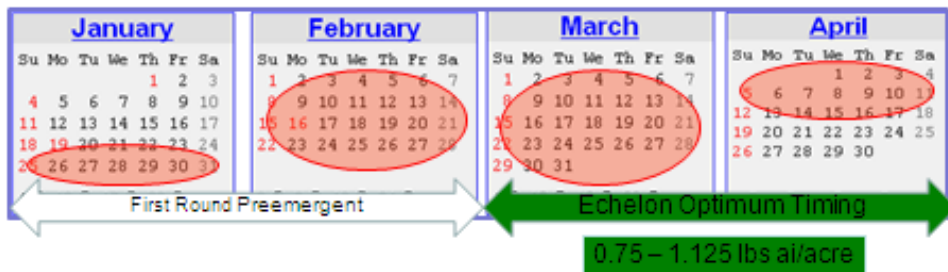

Echelon® Herbicide

Warm Season Turfgrass Including St. Augustinegrass

Groundbreaking Preemergent Herbicide Technology

- **Echelon attacks the entire weed.** Echelon is the first preemergent herbicide with dual mode of action that prevents weeds from absorbing nutrients and converting energy into new weed growth.
- **Echelon provides long residual preemergent crabgrass and goosegrass control** and is the first herbicide of its kind to provide **early postemergent control of both crabgrass and goosegrass** (up to 4-leaf)
- **Echelon is the first preemergent herbicide to also provide preemergent control of yellow nutsedge and kyllinga** for at least 100 days after application
- **Echelon saves you time and money.** Echelon does more work in a single application, saving you labor, time and chemical costs at your next scheduled application.

*1-4 leaf at application

Optimum Application Timing and Use Rates

For maximum residual preemergent crabgrass, goosegrass and nutsedge control, apply Echelon from March 1 through mid-April at rates labeled for your turf types. Emerged crabgrass and goosegrass in the 1 - 4-leaf stage will be also controlled with this Echelon application.