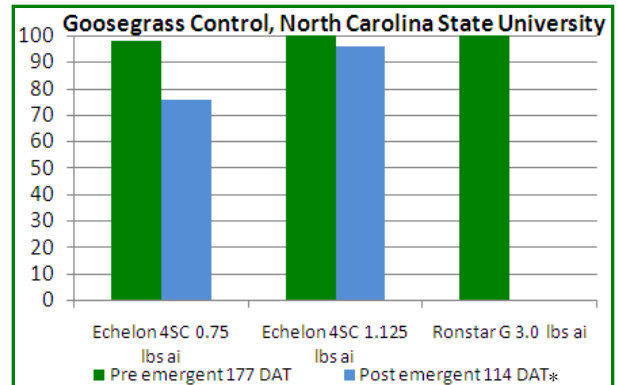

Echelon® Herbicide

Warm Season Turfgrass Including St. Augustinegrass

Groundbreaking Preemergent Herbicide Technology

- **Echelon attacks the entire weed.** Echelon is the first preemergent herbicide with dual mode of action that prevents weeds from absorbing nutrients and converting energy into new weed growth.
- **Echelon provides long residual preemergent crabgrass and goosegrass control** and is the first herbicide of its kind to provide **early postemergent control of both crabgrass and goosegrass** (up to 4-leaf)
- **Echelon is the first preemergent herbicide to also provide preemergent control of yellow nutsedge and kyllinga** for at least 100 days after application
- **Echelon saves you time and money.** Echelon does more work in a single application, saving you labor, time and chemical costs at your next scheduled application.

*1-4 leaf at application

Optimum Application Timing and Use Rates

For maximum residual preemergent crabgrass, goosegrass and nutsedge control, apply Echelon from March 1 through mid-April at rates labeled for your turf types. Emerged crabgrass and goosegrass in the 1 - 4-leaf stage will be also controlled with this Echelon application.