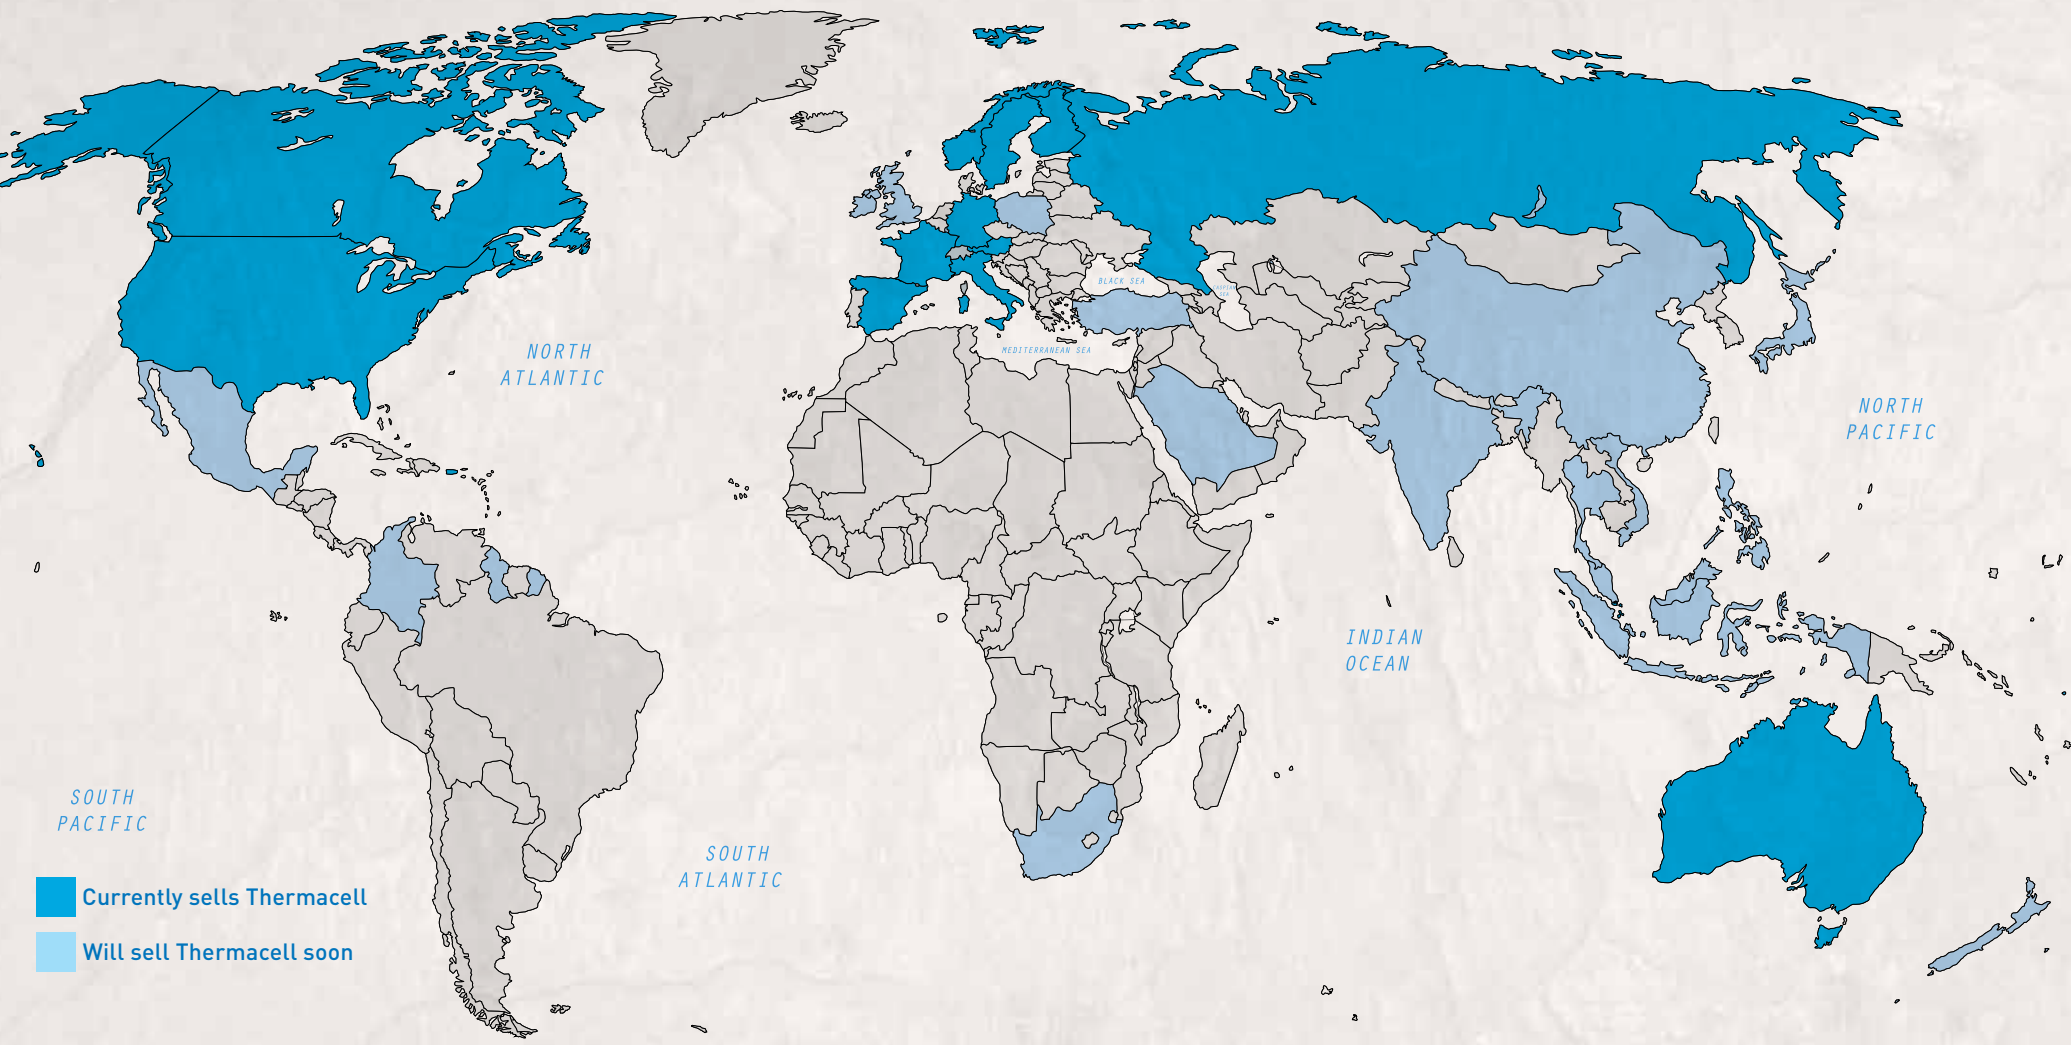

USED BY MILLIONS

15 years in business	20+ countries sell Thermacell	5+ million repellers sold	320 million hours of mosquito protection

RECOMMENDED BY YOU