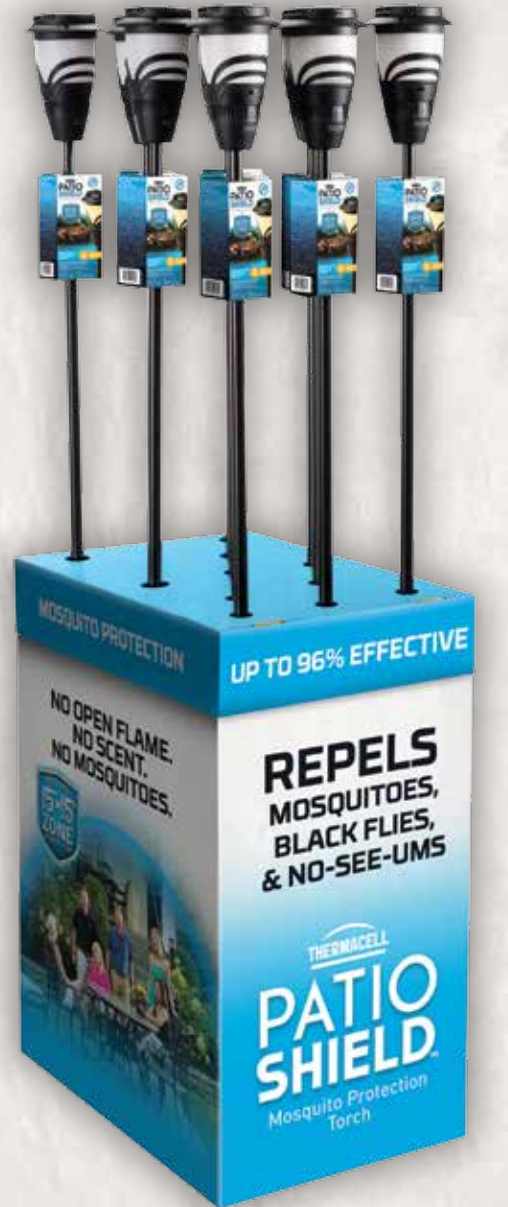

MRKB13F-00

Patio Shield Concord Torch
13 x MR-KB The Patio Shield Concord Torch display ships 4 per pallet only