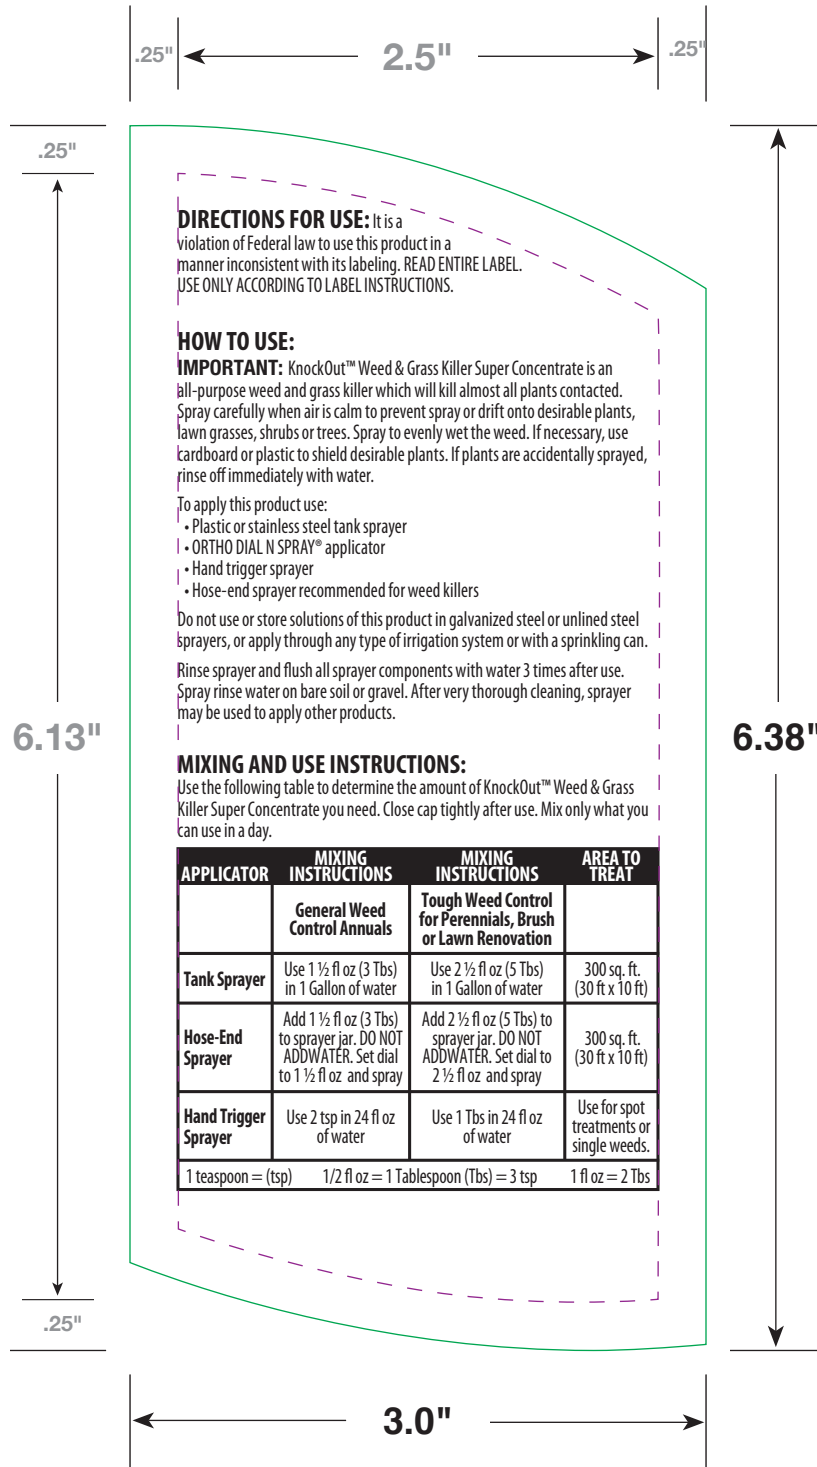

FOR VISUAL REFERENCE ONLY

Description: 32 oz. Knock Out Back ECL		NOTES	LEGEND	
	Supplied for: Central Garden & Pet	Measurements are in inches.	Copy Image Area Base Cut/Fold Lines Book Cut/Fold Lines	
	Finished Size: 6.38" (H) x 3.55" (W)			File No.: T01587
	Date: 1 / 9 / 19			Supersedes: N/A
	Application: Illustrator CS6			Supplied By: CCL Label Memphis Prepared By: JW

**BASE LABEL
BASE TEXT
(Underneath Book)**

	Description: 32 oz. Knock Out Back ECL		NOTES Measurements are in inches.	LEGEND Copy Image Area Base Cut/Fold Lines Book Cut/Fold Lines
	Supplied for: Central Garden & Pet	File No.: T01587		
	Finished Size: 6.38" (H) x 3.55" (W)	Supersedes: N/A		
	Date: 1 / 9 / 19	Supplied By: CCL Label Memphis		
	Application: Illustrator CS6	Prepared By: JW		

**LEFT PAGES
EVEN PAGES
(2,4,6,8,10,12)**

**NOTE: The total number of pages must be divisible by four (4).
The maximum number of pages for this book is sixteen (16).**

	Description: 32 oz. Knock Out Back ECL		NOTES Measurements are in inches.	LEGEND Copy Image Area Base Cut/Fold Lines Book Cut/Fold Lines
	Supplied for: Central Garden & Pet	File No.: T01587		
	Finished Size: 6.38" (H) x 3.55" (W)	Supersedes: N/A		
	Date: 1 / 9 / 19	Supplied By: CCL Label Memphis		
Application: Illustrator CS6	Prepared By: JW			

RIGHT PAGES

ODD PAGES

(3,5,7,9,11)

**NOTE: The total number of pages must be divisible by four (4).
The maximum number of pages for this book is sixteen (16).**

	Description: 32 oz. Knock Out Back ECL		NOTES Measurements are in inches.	LEGEND Copy Image Area Base Cut/Fold Lines Book Cut/Fold Lines
	Supplied for: Central Garden & Pet	File No.: T01587		
	Finished Size: 6.38" (H) x 3.55" (W)	Supersedes: N/A		
	Date: 1 / 9 / 19	Supplied By: CCL Label Memphis		
Application: Illustrator CS6	Prepared By: JW			