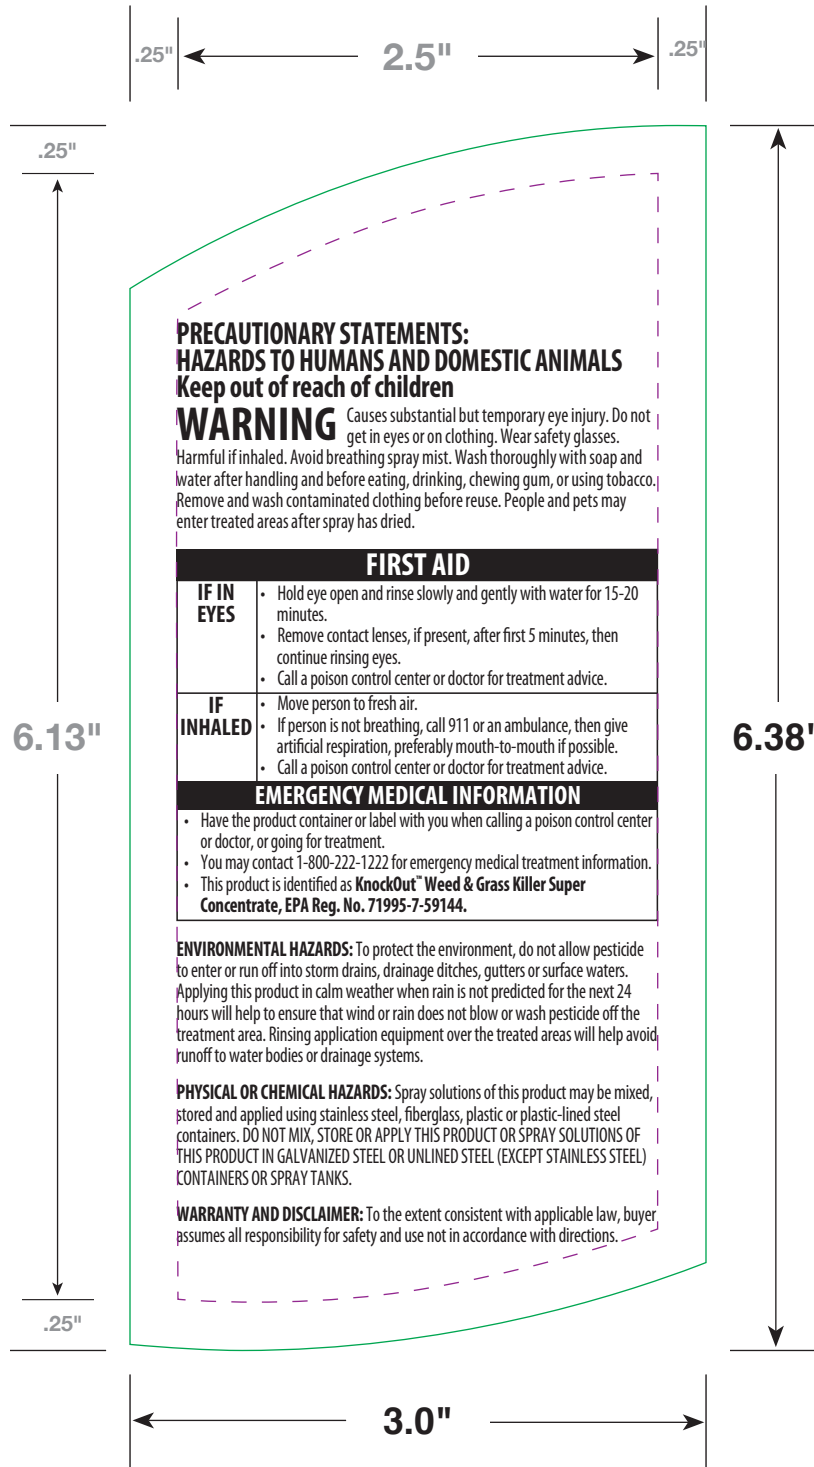

FOR VISUAL REFERENCE ONLY

Description: 32 oz. Knock Out Back ECL		NOTES	LEGEND	
	Supplied for: Central Garden & Pet	Measurements are in inches.	Copy Image Area Base Cut/Fold Lines Book Cut/Fold Lines	
	Finished Size: 6.38" (H) x 3.55" (W)			File No.: T01587
	Date: 1 / 9 / 19			Supersedes: N/A
	Application: Illustrator CS6			Supplied By: CCL Label Memphis Prepared By: JW

RIGHT PAGES

ODD PAGES

(3,5,7,9,11)

**NOTE: The total number of pages must be divisible by four (4).
The maximum number of pages for this book is sixteen (16).**

	Description: 32 oz. Knock Out Back ECL		NOTES Measurements are in inches.	LEGEND Copy Image Area Base Cut/Fold Lines Book Cut/Fold Lines
	Supplied for: Central Garden & Pet	File No.: T01587		
	Finished Size: 6.38" (H) x 3.55" (W)	Supersedes: N/A		
	Date: 1 / 9 / 19	Supplied By: CCL Label Memphis		
Application: Illustrator CS6	Prepared By: JW			

**LEFT PAGES
EVEN PAGES
(2,4,6,8,10,12)**

**NOTE: The total number of pages must be divisible by four (4).
The maximum number of pages for this book is sixteen (16).**

Description: 32 oz. Knock Out Back ECL		NOTES	LEGEND	
	Supplied for: Central Garden & Pet	Measurements are in inches.	 Copy Image Area  Base Cut/Fold Lines  Book Cut/Fold Lines	
	Finished Size: 6.38" (H) x 3.55" (W)			File No.: T01587
	Date: 1 / 9 / 19			Supercedes: N/A
	Application: Illustrator CS6			Supplied By: CCL Label Memphis Prepared By: JW