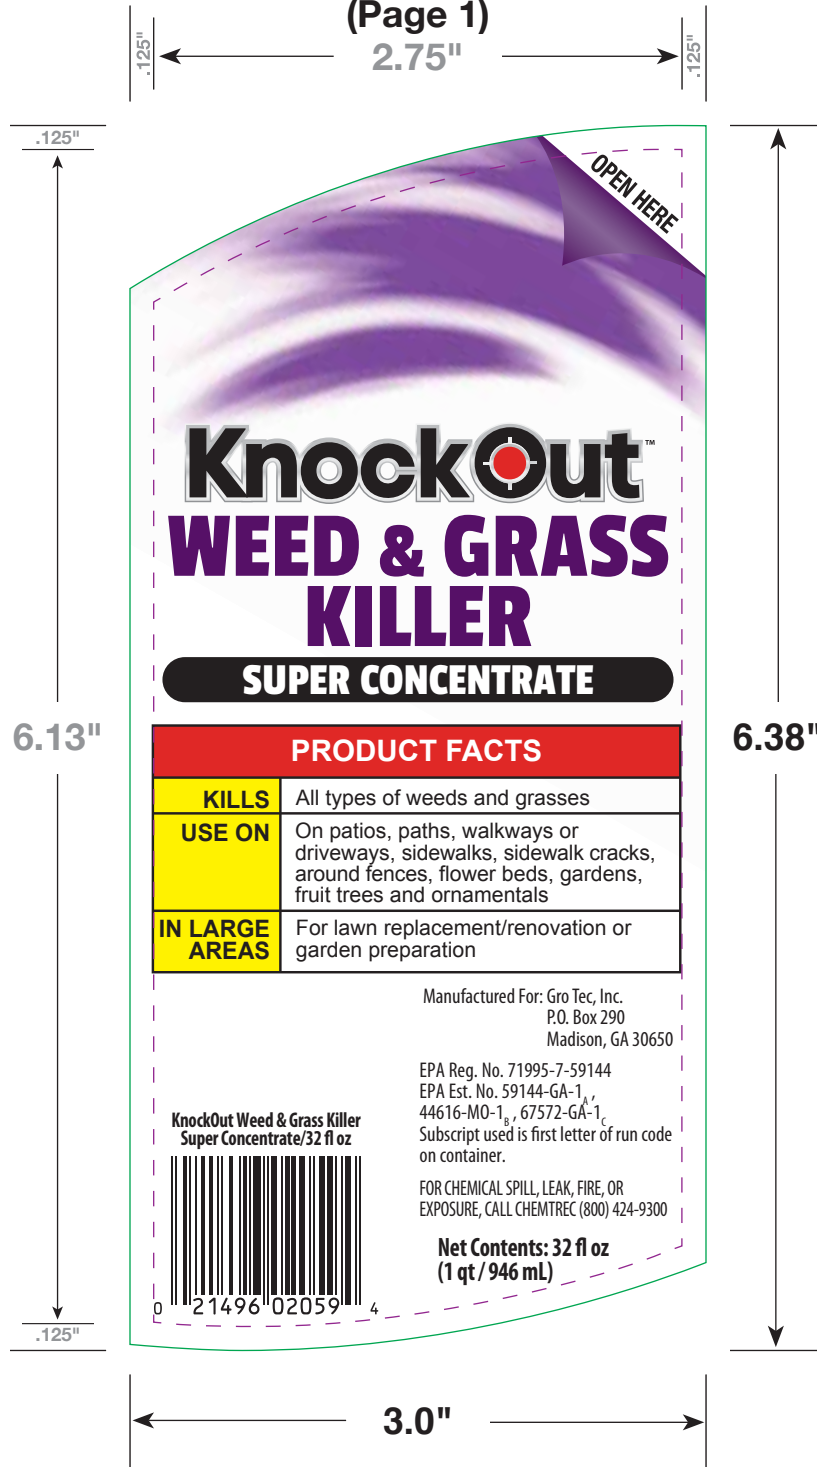

PRIME LABEL

Description: 32 oz. Knock Out Front Label

Supplied for: Central Garden & Pet

Finished Size: 6.38" (H) x 3.55" (W)

Date: 1 / 9 / 19

Application: Illustrator CS6

File No.: T01586

Supersedes: N/A

FOR VISUAL REFERENCE ONLY

Description: 32 oz. Knock Out Back ECL		NOTES	LEGEND	
	Supplied for: Central Garden & Pet	Measurements are in inches.	Copy Image Area Base Cut/Fold Lines Book Cut/Fold Lines	
	Finished Size: 6.38" (H) x 3.55" (W)			File No.: T01587
	Date: 1 / 9 / 19			Supersedes: N/A
	Application: Illustrator CS6			Supplied By: CCL Label Memphis Prepared By: JW

**BASE LABEL
BASE TEXT
(Underneath Book)**

	Description: 32 oz. Knock Out Back ECL		NOTES Measurements are in inches.	LEGEND Copy Image Area Base Cut/Fold Lines Book Cut/Fold Lines
	Supplied for: Central Garden & Pet	File No.: T01587		
	Finished Size: 6.38" (H) x 3.55" (W)	Supersedes: N/A		
	Date: 1 / 9 / 19	Supplied By: CCL Label Memphis		
	Application: Illustrator CS6	Prepared By: JW		

**FRONT COVER
OF BOOKLET
FRONT COVER
(Page 1)
2.75"**

**NOTE: The total number of pages must be divisible by four (4).
The maximum number of pages for this book is sixteen (16).**

	Description: 32 oz. Knock Out Back ECL		NOTES Measurements are in inches.	LEGEND Copy Image Area Base Cut/Fold Lines Book Cut/Fold Lines
	Supplied for: Central Garden & Pet	File No.: T01587		
	Finished Size: 6.38" (H) x 3.55" (W)	Supersedes: N/A		
	Date: 1 / 9 / 19	Supplied By: CCL Label Memphis		
	Application: Illustrator CS6	Prepared By: JW		