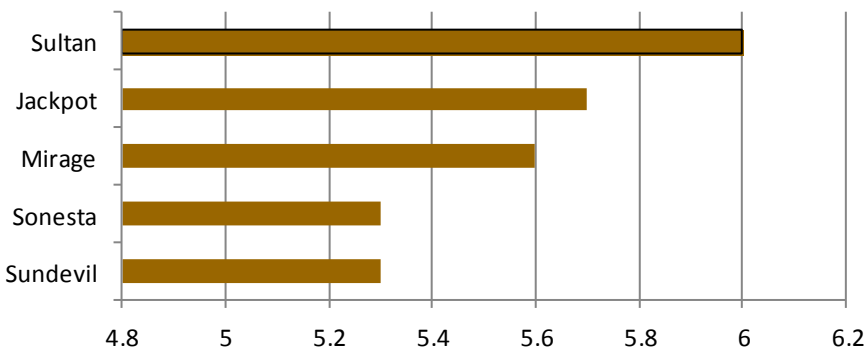

Maintenance:

- * **Height:** 1.5-3 inches
Fairway Height: 0.5 inches (increases management requirements)
- * **Fertilizer:** 3-5 lb Nitrogen/1000 sqft a year. Apply during active growth (Summer)
- * **Mowing Frequency:** 2 times/week during active growth and remove no more than 1/3 of the leaf per mowing

PENNINGTON SEED INC.

1280 Atlanta Hwy
Madison, Georgia 30650
1-800-277-1412

proturfsolutions@penningtonseed.com
www.pennington.com

Sultan

Superior turf quality compared to other seeded bermudagrass varieties! Produces a turf that is significantly denser, darker green and more uniform.

Turfgrass Quality

Ratings: 1-9; 9=Best 1992-1996 Data 25 US Locations www.ntep.org

Bermudagrass

Primary Benefits:

- ◆ Turfgrass Performance
Top quality, medium leaf texture, good color.
- ◆ Summer Density