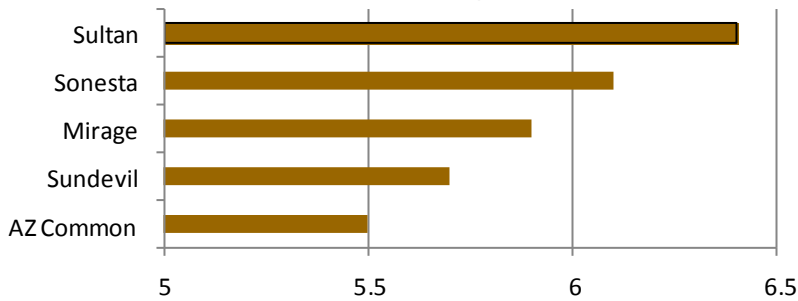

Leaf Texture

Sultan	6.0
Jackpot	5.8
Sonesta	5.6
Mirage	5.0
Guymon	4.0

Ratings: 1-9; 9=Best 1992-1996 Data 25 US Locations www.ntep.org

Color Ratings

Color Ratings: 1-9; 9= Best 1992-1996 Data 25 US Locations www.ntep.org

Summer Density

Sultan	5.7
Jackpot	5.5
Guymon	4.9
Sundevil	4.7

Ratings: 1-9; 9=Best 1992-1996 Data 25 US Locations www.ntep.org

OPTIMAL ADAPTATION AREAS:

Seeding Rates:

- ◆ 0.75-2 lb/1000 sqft
New Turf Applications